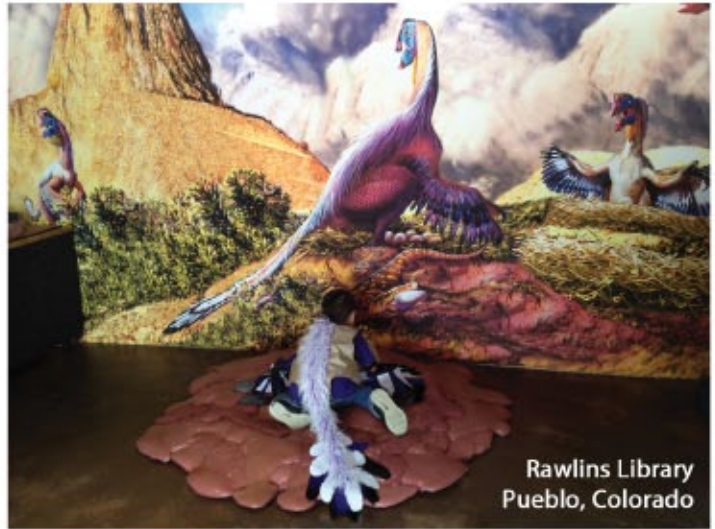

Museum of Western Colorado
Dinosaur Journey, Fruita, CO

DINO BONE PUZZLE

- Assemble a leg bone in its protective field jacket

Rawlins Library
Pueblo, Colorado

NESTING AREA

Full scale nesting dinosaur play area includes :